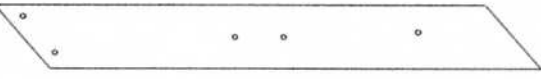

WYE CIRCULAR GARDEN TABLE: Components

WYE CIRCULAR GARDEN TABLE: Assembly

FIXINGS

- 20 M8 x 95 BOLTS
- 16 M8 x 60 BOLTS
- 28 M8 x 25 CAPS
- 2 ALLEN KEYS

1 TABLE TOP

4 LEGS

2 CROSS RAILS (type A)

2 CROSS RAILS (type B)