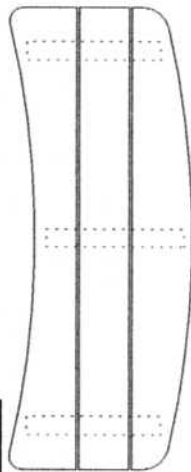

WYE CIRCULAR GARDEN TABLE: Components

WYE CIRCULAR GARDEN TABLE: Assembly

FIXINGS

- 20 M8 x 95 BOLTS
- 16 M8 x 60 BOLTS
- 28 M8 x 25 CAPS
- 2 ALLEN KEYS

1 TABLE TOP

4 LEGS

2 CROSS RAILS (type A)

2 CROSS RAILS (type B)

4 SEATS

8 BRACES

7 PUSH CROSSRAILS (TYPE B) DOWN INTO CUT-OUT

4 ASSEMBLE

10. LOCATE BRACE OVER INSERT IN SEAT

8