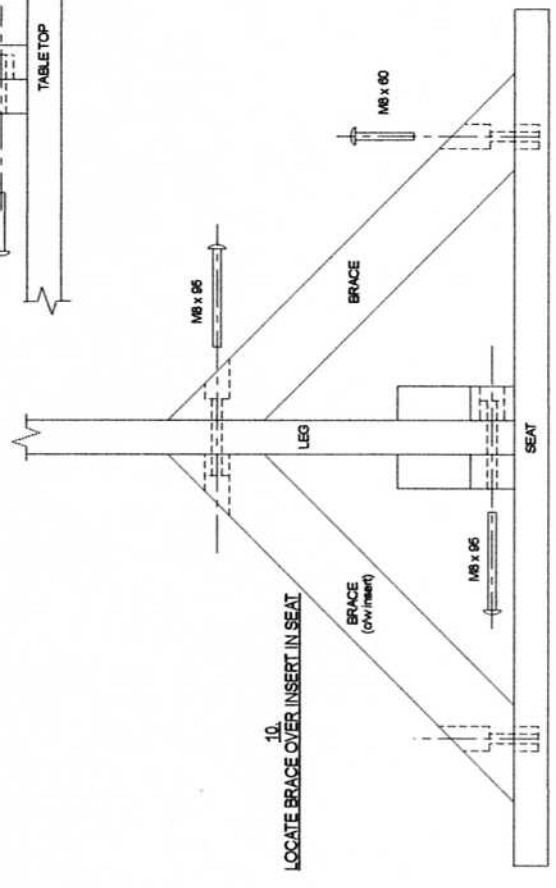

WYE CIRCULAR GARDEN TABLE: Components

WYE CIRCULAR GARDEN TABLE: Assembly

FIXINGS

- 20 M8 x 95 BOLTS
- 16 M8 x 60 BOLTS
- 28 M8 x 25 CAPS
- 2 ALLEN KEYS

1 TABLE TOP

4 LEGS

2 CROSS RAILS (type A)

2 CROSS RAILS (type B)

4 SEATS

8 BRACES

7 PUSH CROSSRAILS (TYPE B) DOWN INTO CUT-OUT

4 ASSEMBLE

10. LOCATE BRACE OVER INSERT IN SEAT

8