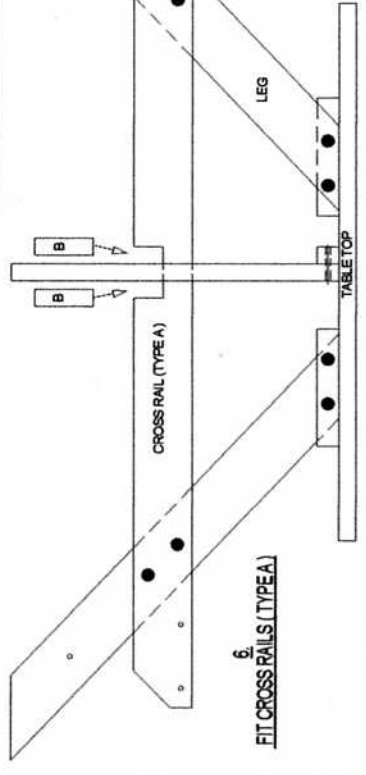

WYE CIRCULAR GARDEN TABLE: Components

WYE CIRCULAR GARDEN TABLE: Assembly

FIXINGS

- 20 M8 x 95 BOLTS
- 16 M8 x 60 BOLTS
- 28 M8 x 25 CAPS
- 2 ALLEN KEYS

1 TABLE TOP

4 LEGS

2 CROSS RAILS (type A)

2 CROSS RAILS (type B)

4 SEATS

8 BRACES

7 PUSH CROSSRAILS (TYPE B) DOWN INTO CUT-OUT

4 ASSEMBLE

10. LOCATE BRACE OVER INSERT IN SEAT

8