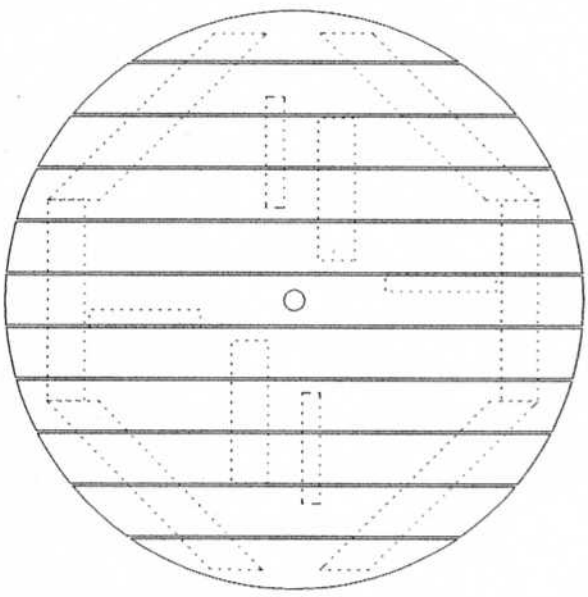

WYE CIRCULAR GARDEN TABLE: Components

WYE CIRCULAR GARDEN TABLE: Assembly

FIXINGS

- 20 M8 x 95 BOLTS
- 16 M8 x 60 BOLTS
- 28 M8 x 25 CAPS
- 2 ALLEN KEYS

1 TABLE TOP

4 LEGS

2 CROSS RAILS (type A)

2 CROSS RAILS (type B)