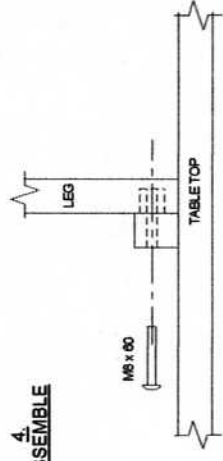

WYE CIRCULAR GARDEN TABLE: Components

WYE CIRCULAR GARDEN TABLE: Assembly

FIXINGS

- 20 M8 x 95 BOLTS
- 16 M8 x 60 BOLTS
- 28 M8 x 25 CAPS
- 2 ALLEN KEYS

1 TABLE TOP

4 LEGS

2 CROSS RAILS (type A)

2 CROSS RAILS (type B)

4 SEATS

8 BRACES

7 PUSH CROSSRAILS (TYPE B) DOWN INTO CUT-OUT

4 ASSEMBLE

10. LOCATE BRACE OVER INSERT IN SEAT

8