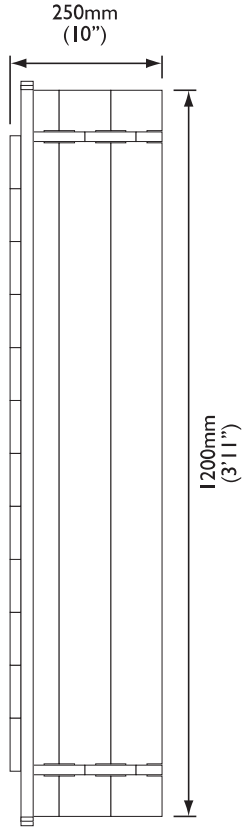

Without Lid

With Lid

Capacity: 0.2m³ = 200 Litres

Sandpit with Lid

DRAWING REF: SANDS12L PD 1

PRODUCT DIMENSIONS

DRAWING DATE: 25.06.15

ROWLINSON
GARDEN PRODUCTS