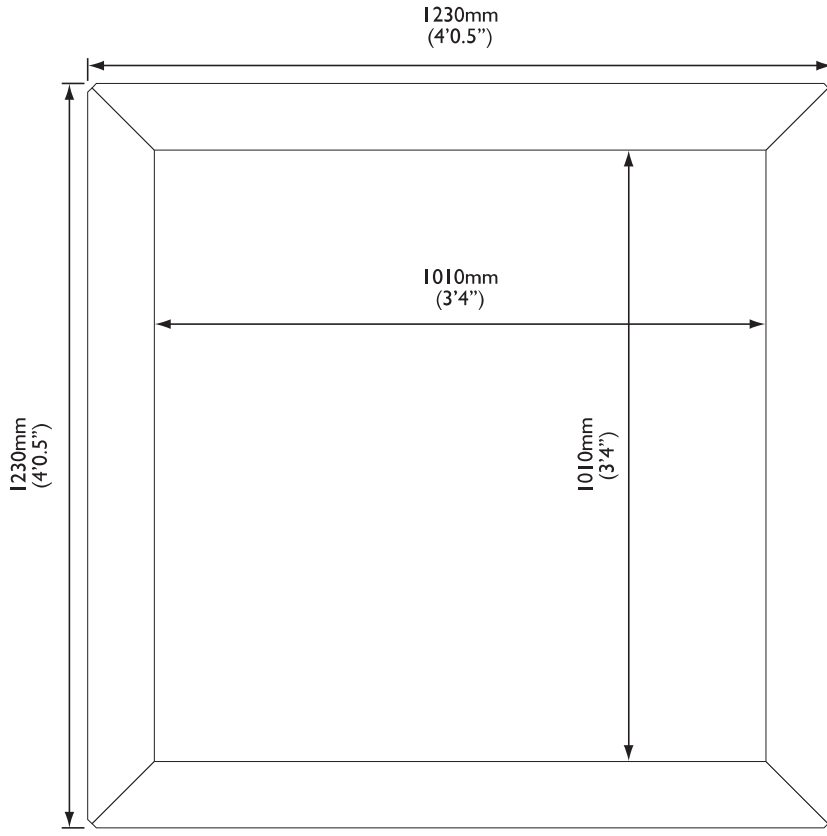

Without Lid

With Lid

Capacity: 0.2m³ = 200 Litres

Sandpit with Lid

DRAWING REF: SANDS12L PD 1

PRODUCT DIMENSIONS

DRAWING DATE: 25.06.15

ROWLINSON
GARDEN PRODUCTS