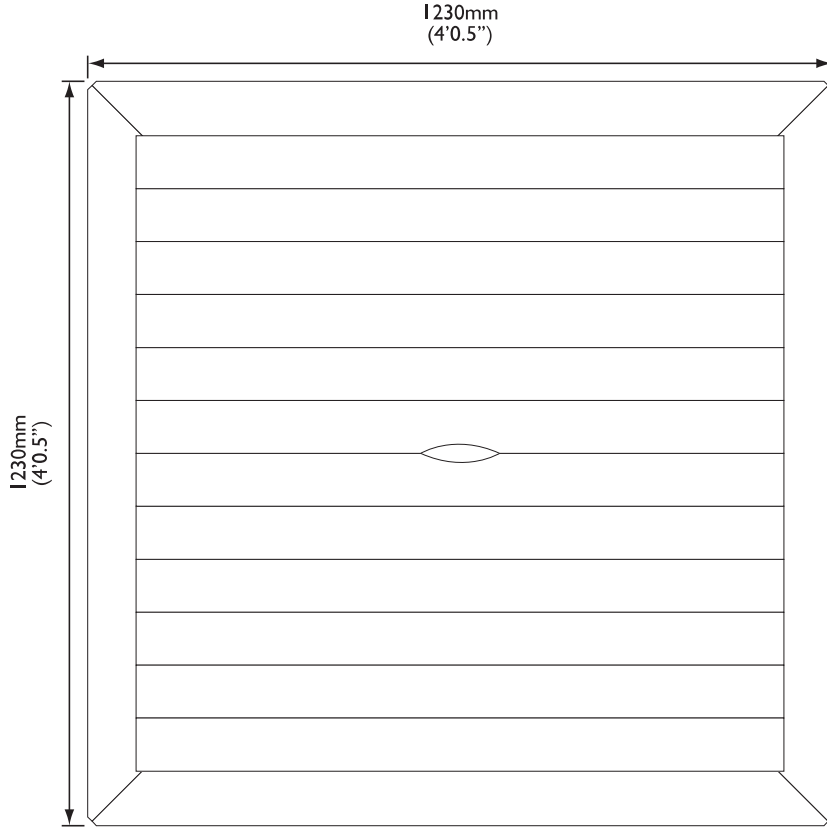

Without Lid

With Lid

Capacity: 0.2m³ = 200 Litres

Sandpit with Lid

DRAWING REF: SANDS12L PD 1

PRODUCT DIMENSIONS

DRAWING DATE: 25.06.15

ROWLINSON
GARDEN PRODUCTS