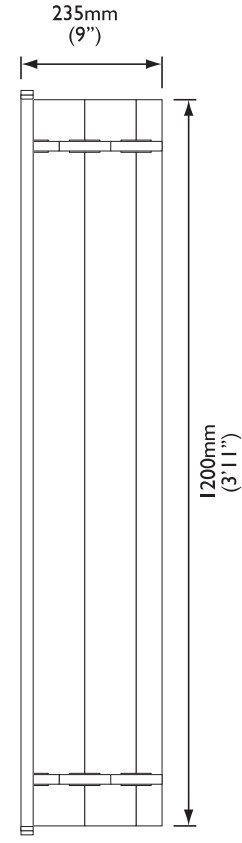

Without Lid

With Lid

Capacity: 0.2m³ = 200 Litres

Sandpit with Lid

DRAWING REF: SANDS12L PD 1

PRODUCT DIMENSIONS

DRAWING DATE: 25.06.15

ROWLINSON
GARDEN PRODUCTS